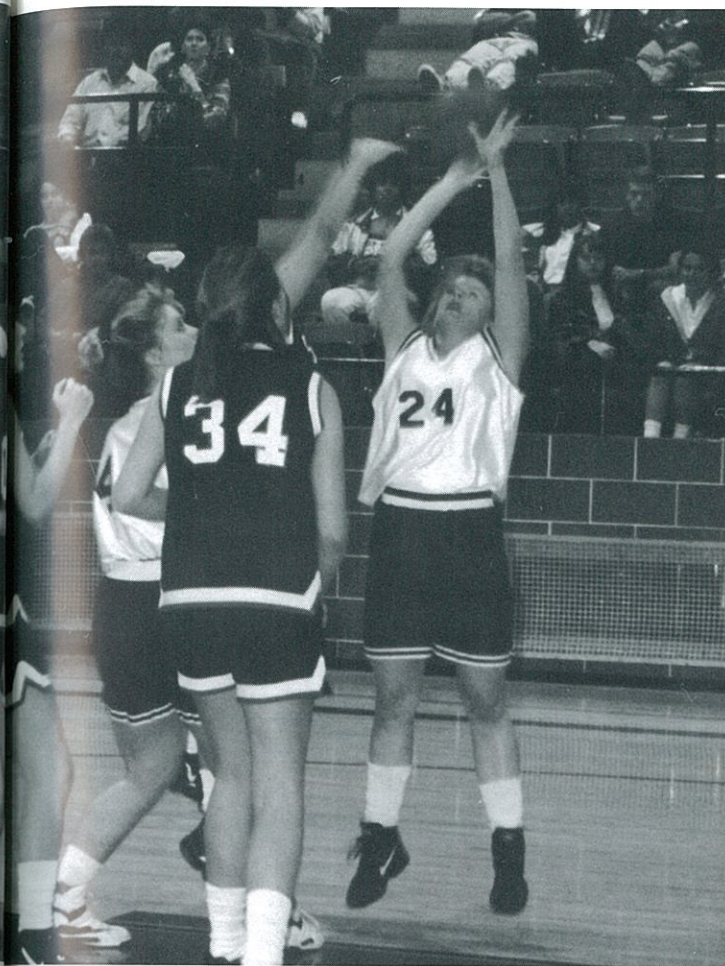

Getting Ready for Next Year

Misty Lukins attempts a basket as teammates Marcie Wilkinson, Amber Loftin, and Desiree Bickle begin to fill the lane.

Debbie Thomas takes care of the ball at the top of the three point arc, looking for an open teammate.

Freshman Marcie Wilkinson drives the ball down court.

JV Team, back - Amanda Henderson, Amber Loftin, Desiree Bickle; front - Mandi Haring, Joni Clark, manager, and Misty Lukins.

Misty Lukins, Marcie Wilkinson, and Desiree Bickle guard against a pass by a member of the Coahoma JV.