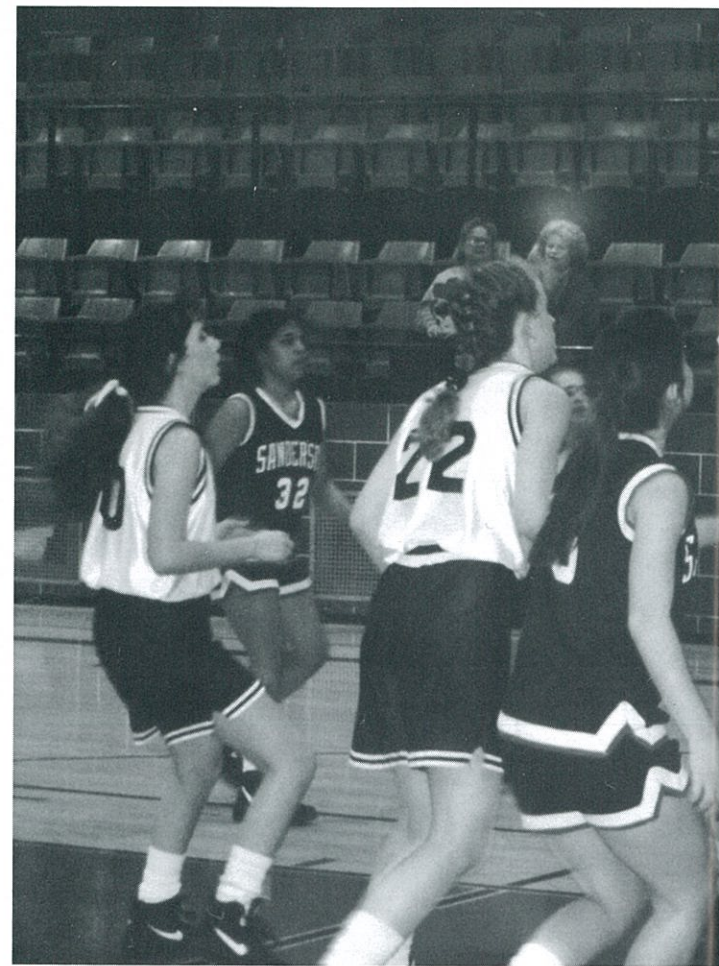

Getting Ready for Next Year

Misty Lukins attempts a basket as teammates Marcie Wilkinson, Amber Loftin, and Desiree Bickle begin to fill the lane.

Debbie Thomas takes care of the ball at the top of the three point arc, looking for an open teammate.

Freshman Marcie Wilkinson drives the ball down court.

JV Team, back - Amanda Henderson, Amber Loftin, Desiree Bickle; front - Mandi Haring, Joni Clark, manager, and Misty Lukins.

Misty Lukins, Marcie Wilkinson, and Desiree Bickle guard against a pass by a member of the Coahoma JV.