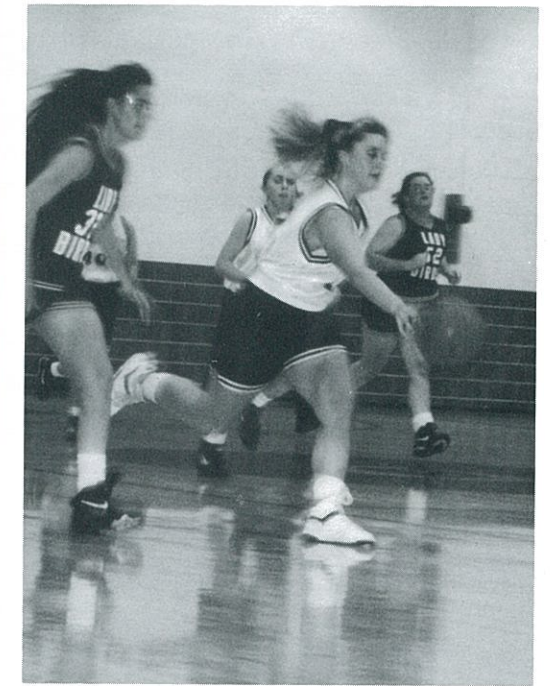

Getting Ready for Next Year

Misty Lukins attempts a basket as teammates Marcie Wilkinson, Amber Loftin, and Desiree Bickle begin to fill the lane.

Debbie Thomas takes care of the ball at the top of the three point arc, looking for an open teammate.

Freshman Marcie Wilkinson drives the ball down court.

JV Team, back - Amanda Henderson, Amber Loftin, Desiree Bickle; front - Mandi Haring, Joni Clark, manager, and Misty Lukins.

Misty Lukins, Marcie Wilkinson, and Desiree Bickle guard against a pass by a member of the Coahoma JV.